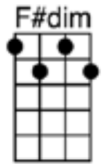

BY THE LIGHT OF THE SILVERY MOON

August 17, 2012

By the (F) light of the silvery (G7) moon,
I want to (C7) spoon, to my honey
I'll (F) croon (F#dim) love's (C7) tune
Honey-(F)-moon,
keep a shinin' in (Bb) June (D7) (Gm)
Your silvery (F) beams
will (C7) bring love's (F) dreams,
We'll be cuddling (G7) soon,

(Slower) (C7) by the silvery (F) moon.